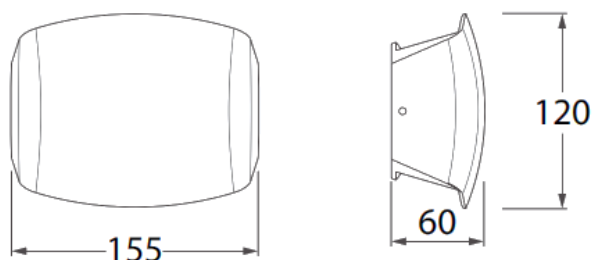

PRODUCT DETAILS »

Catalogue number	Model	Watt (W)	Whole fixture lumens (lm)	Colour temp. (K)	Colour body
95ABRAM150/BL	ABRAM 150	4	400	4000	Black
95ABRAM150/GR	ABRAM 150	4	400	4000	Grey
95ABRAM190/BL	ABRAM 190	8.5	900	4000	Black
95ABRAM190/GR	ABRAM 190	8.5	900	4000	Grey

DIMENSIONS »

ABRAM 150