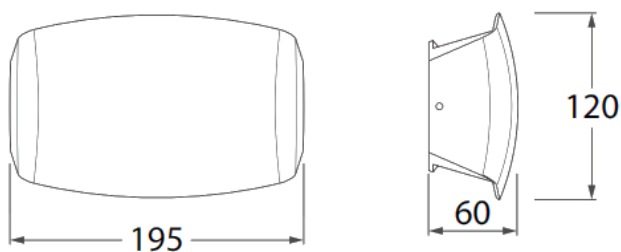

PRODUCT DETAILS »

Catalogue number	Model	Watt (W)	Whole fixture lumens (lm)	Colour temp. (K)	Colour body
95ABRAM150/BL	ABRAM 150	4	400	4000	Black
95ABRAM150/GR	ABRAM 150	4	400	4000	Grey
95ABRAM190/BL	ABRAM 190	8.5	900	4000	Black
95ABRAM190/GR	ABRAM 190	8.5	900	4000	Grey

DIMENSIONS »

ABRAM 150

ABRAM 190

ADDITIONAL INFORMATION »

Catalogue number	Barcode	Packing/Box (pcs)
95ABRAM150/BL	8031874198915	1/30
95ABRAM150/GR	8031874198946	1/30
95ABRAM190/BL	8031874201844	1/30
95ABRAM190/GR	8031874201882	1/30